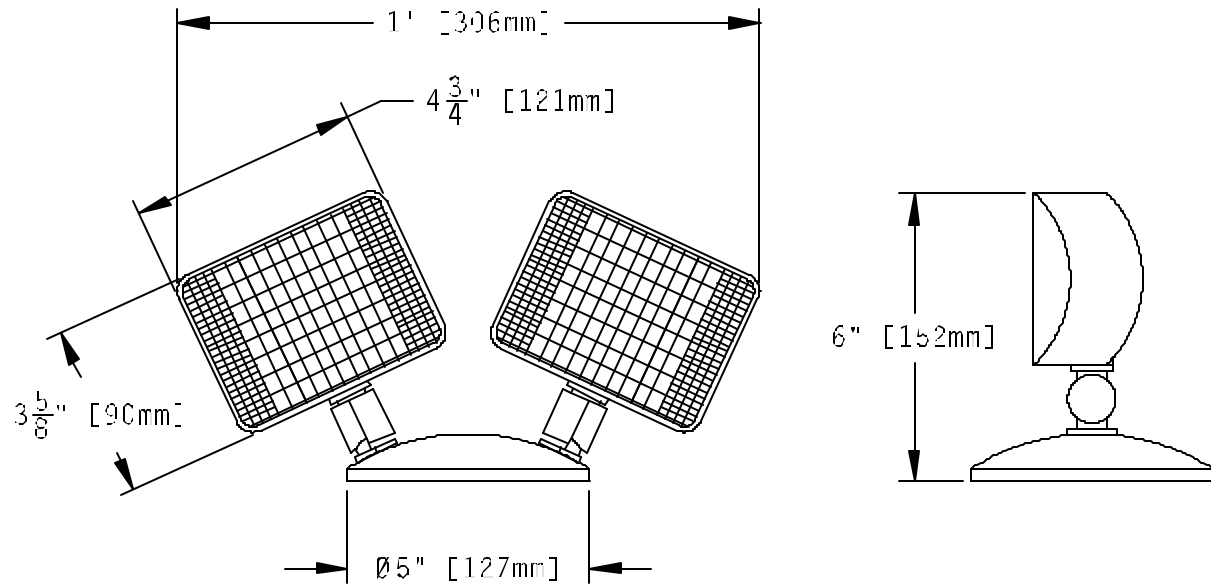

5502 Series Non-Metallic Rectangle Lamphead

5 Wisconsin Ave.
Norwich, CT 06360
Tel. (860) 887-4550
Fax (860) 887-4534
www.lamphead.com (Product)
www.nutron-mfg.com (Company)

Construction: Steel bezel and Gimbal Assembly